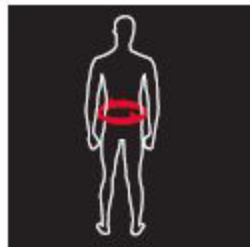

PANT SIZING CHART

GPX / DBX
PANTS

XS

US 28"
EU 46

S

US 30"
EU 48

M

US 32"
EU 50

L

US 34"
EU 52

XL

US 36"
EU 54

XXL

US 38"
EU 56