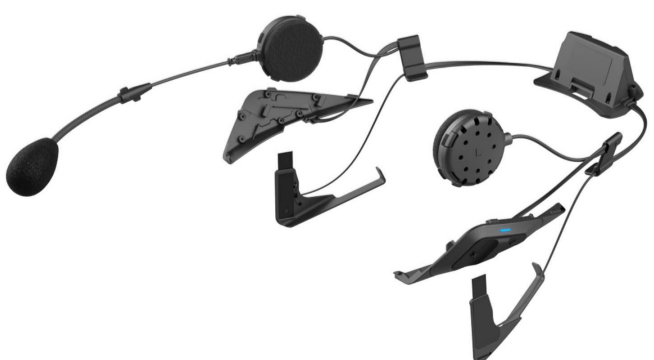

SHOEI harman/kardon

SRL

- SOUND BY HARMAN KARDON
- MESH INTERCOM
- BLUETOOTH INTERCOM
- BLUETOOTH 5
- VOICE COMMAND
- CUSTOM HELMET FIT
- ADVANCED NOISE CONTROL
- FM RADIO