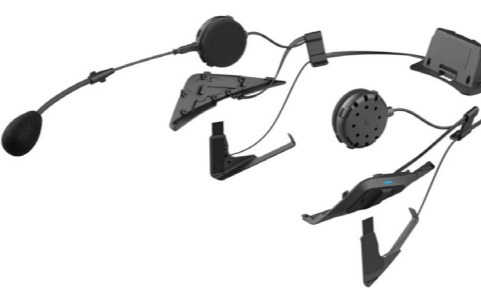

SRL HARMON KARDON

- Sound by Harman Kardon
- Mesh Intercom
- Bluetooth Intercom
- Custom Helmet Fit
- Bluetooth 5
- Voice Command
- Advanced Noise Control
- FM Radio